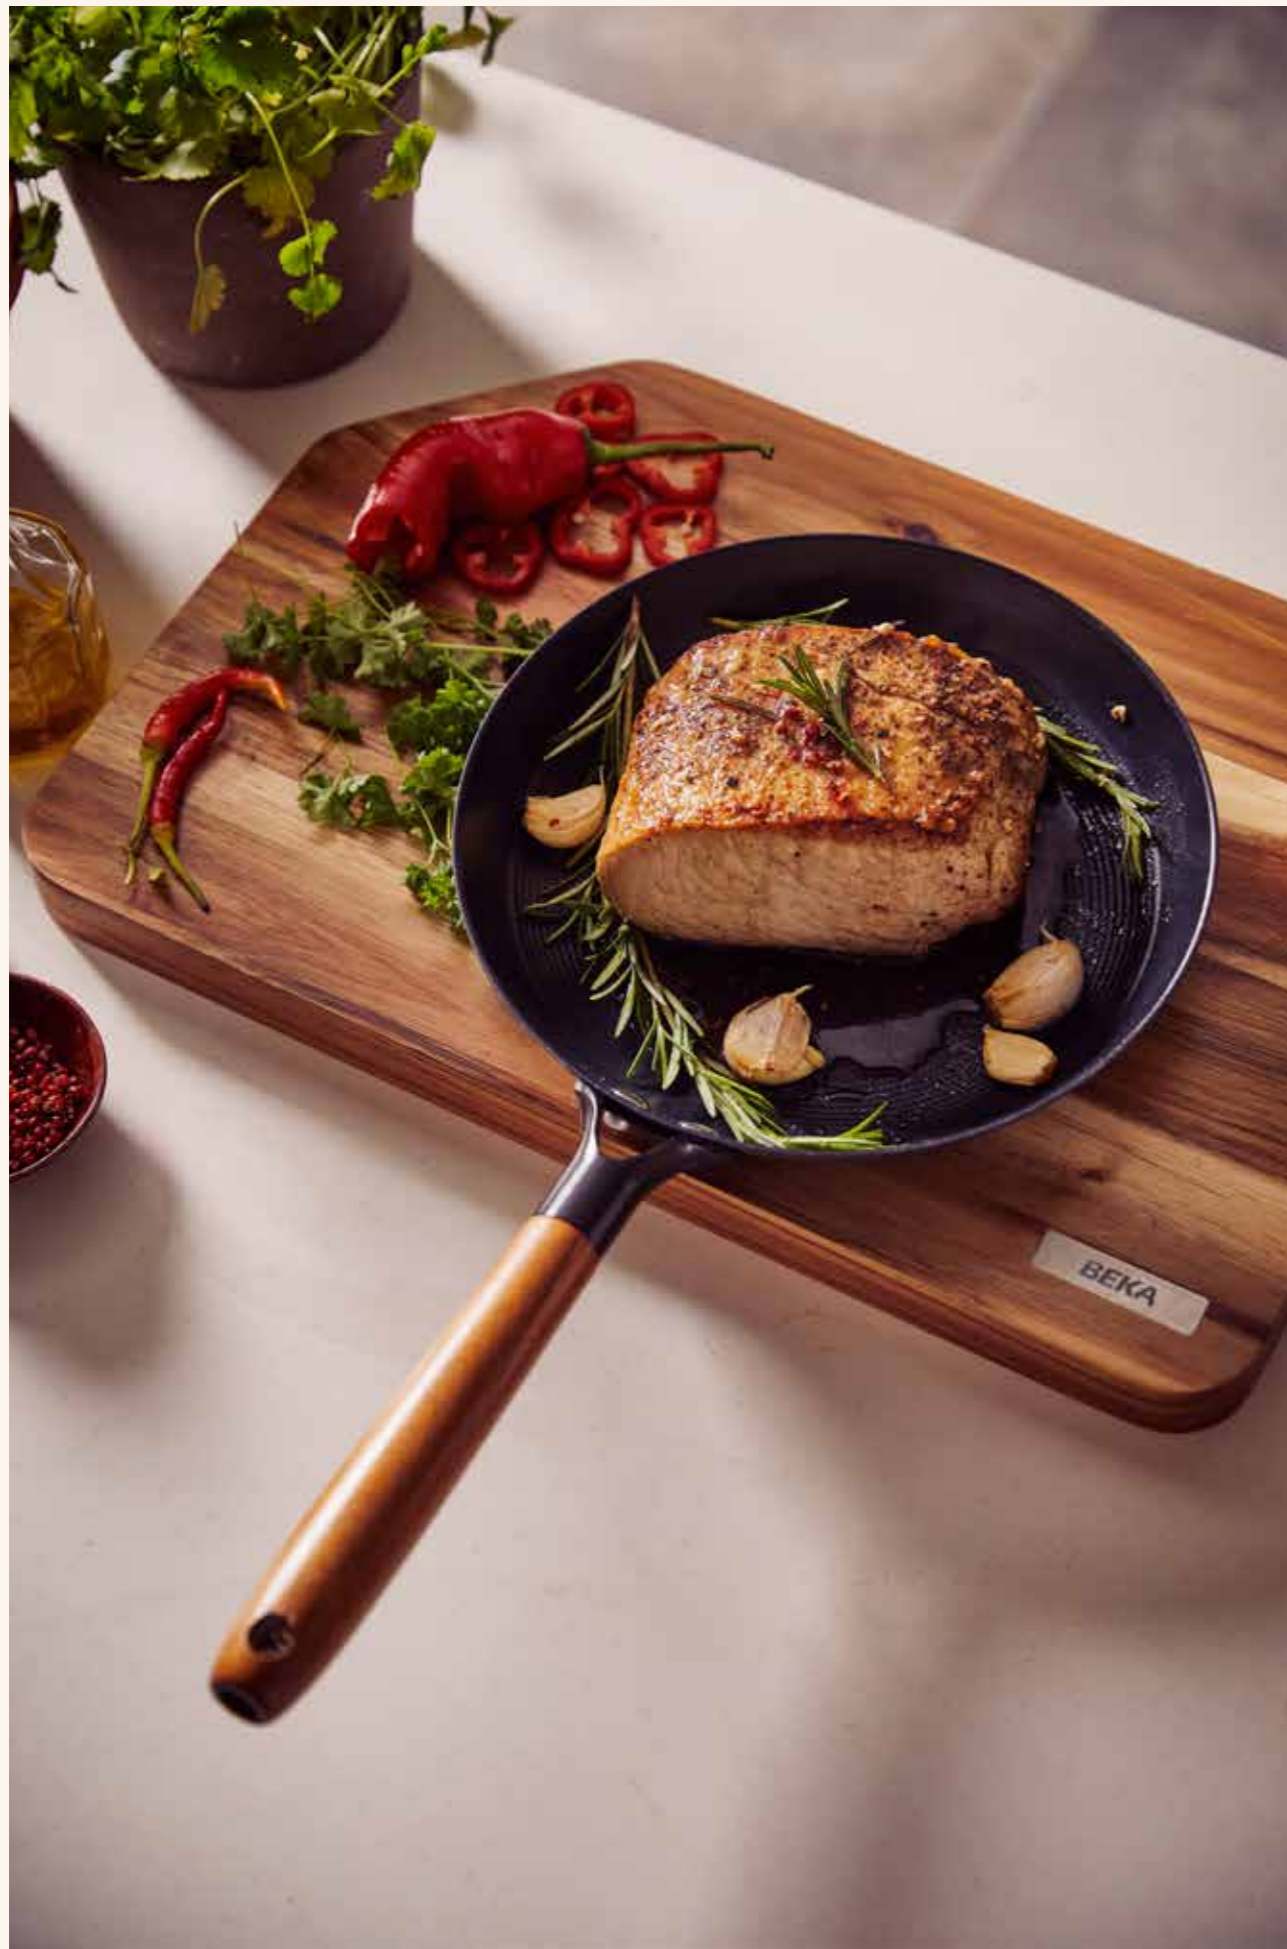

Ø	GTIN-13 code	Ref.	Cap.	Pcs Mc	Pcs Pl
	20 cm	3458165227201	15227204	2	6	336
	24 cm	3458165227249	15227244	3	6	252
	28 cm	3458165227287	15227284	4	6	168

	24 cm	3458160004234	100224		6	216
	28 cm	3458160004241	100225		6	180