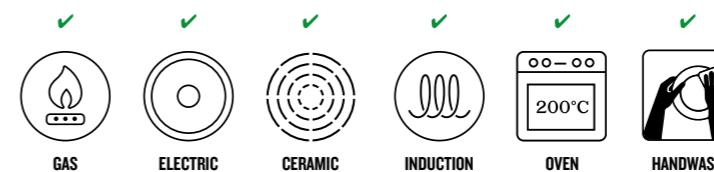

Hergestellt in Belgien

- Reinere Materialien, keine Chemikalien
- Kohlenstoffstahl in seiner besten Form = natürliches Kochen
- Eingebraunt und einsatzbereit
- Das Einbrennen (mit Öl) erzeugt eine gesunde, natürliche Antihafbeschichtung, die mit jeder Verwendung besser wird
- Der Körper besteht aus recycelten Materialien
- Edelstahlgriff: Geringe thermische Leitfähigkeit, Griffe bleiben kühl
- Schnell und einfach zu reinigen
- Geeignet für Grill und Ofen
- Leicht recycelbar am Ende der Lebensdauer