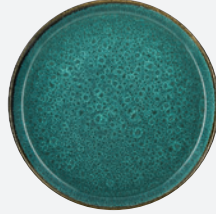

DIA 21 H 2 CM

COLLI: 6  
UNIT: PCS.

**821252**

**PLATE**

GREEN / STONEWARE

DIA 27 H 2,5 CM

COLLI: 6  
UNIT: PCS.

**821262**