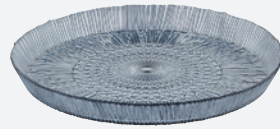

30679

SERVING DISH ROUND

BLUE / SODA-LIME GLASS

DIA 30 H 3 CM

COLLI: 6
UNIT: PCS.