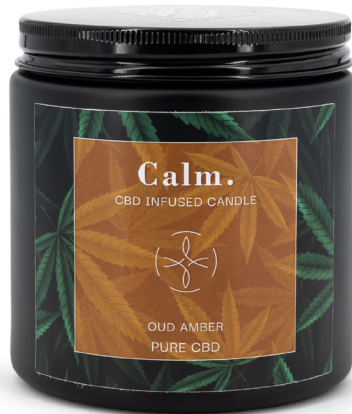

SKU: A2446

MILK & COOKIES

SKU: A2447

CASHMERE & WHOOL

SKU: A2448

CBD Candles

Candle Attributes
 Brand: Candle Brothers
 Size: 350g (9 cm x 9,5 cm) burn time of 70 hours
 Material: Soy Wax, Premium cotton wick

RELAX.
 CBD INFUSED CANDLE
 DRAGONFRUIT KUSH
 PURE CBD
 SKU: A2250

Juicy Tangerine
 Dragonfruit
 Sandalwood

CHILL.
 CBD INFUSED CANDLE
 WILD HEMP & POMEGRANATE
 PURE CBD
 SKU: A2251

Pomegranate
 Wild Hemp
 Sandalwood

VIBE.
 CBD INFUSED CANDLE
 COCO & CANNABIS
 PURE CBD
 SKU: A2252

Coconut Water
 Jasmine
 Cannabis Leaf

HARMONY.
 CBD INFUSED CANDLE
 CASHMERE KUSH
 PURE CBD
 SKU: A2253

Bergamot Peel
 Pomegranate Flower
 White Sandalwood

CBD Candles

Candle Attributes

Brand: Candle Brothers

Size: 350g (9 cm x 9,5 cm) burn time of 70 hours

Material: Soy Wax, Premium cotton wick

CALM.
OUD AMBER
SKU: A2254

Orange
Jasmine
Amber

PEACE.
SUNNY LEMON
SKU: A2255