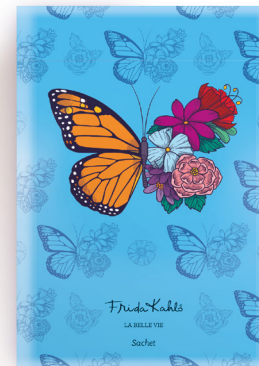

LA BELLE VIE
SKU: A2308