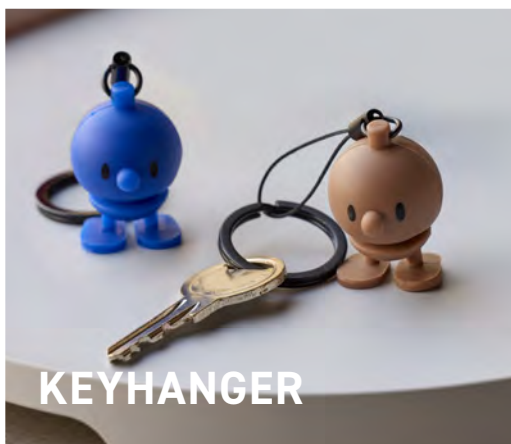

BAGS

BAG TAG

CHROME

CLASSIC

KEYHANGER

LAMPS

SKIING

SMILEY