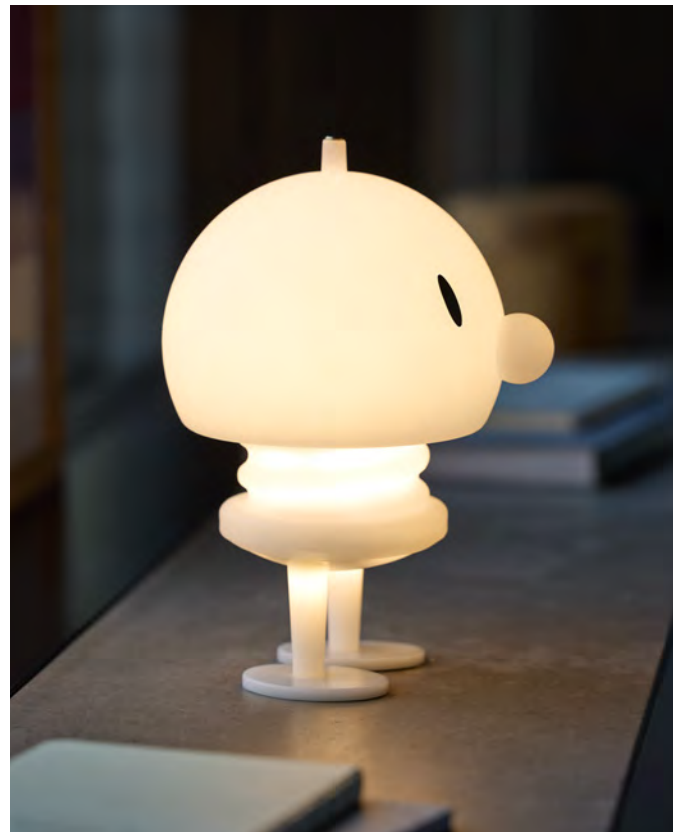

X-LARGE

L 15 W 15 H 23 CM

Cordless Lamp

This beautiful LED lamp gives you the freedom to bring light, cosiness and colour to wherever you need it – all without worrying about where your outlets are or cumbersome cables. The lamp's touch controls make it easy to switch on and off or adjust the brightness with a single touch. USB-C cable included.