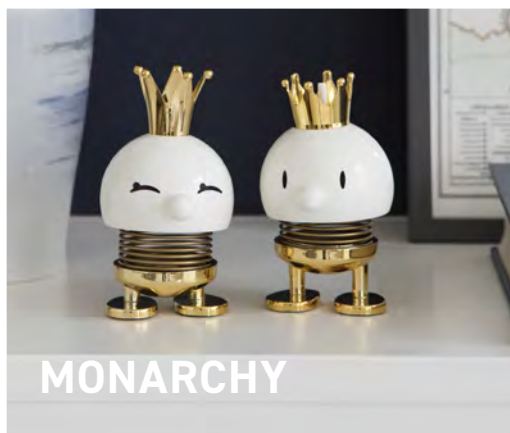

GRADUATION