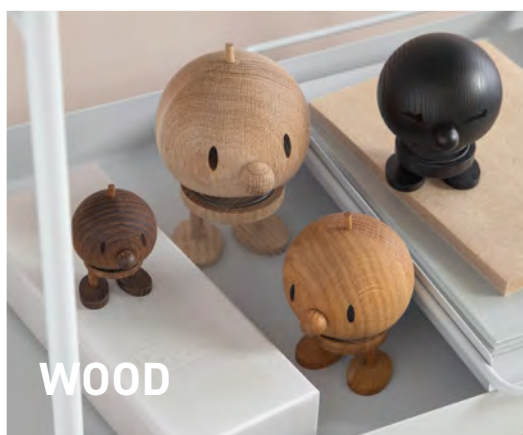

SMILEY

WOOD

- ANIMAL
- BABY
- BAGS
- BAG TAG
- BIRDIE
- CHARACTERS
- CHRISTMAS
- CHROME
- CLASSIC
- GOLD
- GRADUATION
- HALLOWEEN
- KEYHANGER
- LAMPS
- LOVE
- MONARCHY
- RAINBOW
- SKIING
- SMILEY
- SOFT
- SPEAKER
- WEDDING
- WOOD
- HISTORY
- NEWS
- DISPLAY
- CONTACT