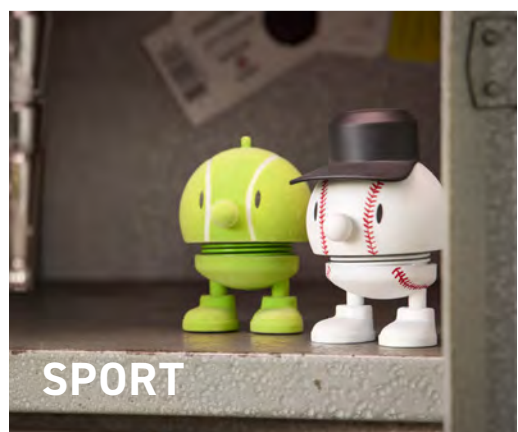

RAINBOW

SPORT