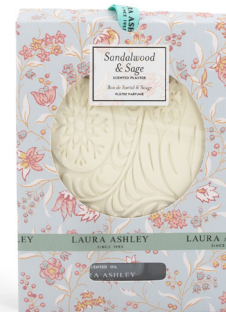

Candle Attributes

Brand: Laura Ashley produced by Fragrance and Style GmbH

Size: 10ml (14cm x 10cm x 3cm)

Time of fragrance: up to 30 days

GREEN TEA & ALOE

SKU: A2572

YLANG YLANG & MUSK

SKU: A2571