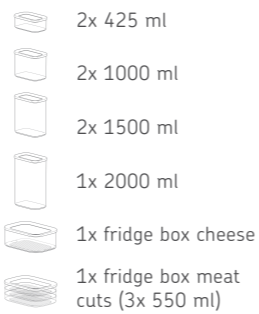

Breakfast box XXL
4800 ml
10 69330 30600
320 x 225 x 85 mm
pu 2 | mc 2

Only available in white

Serving dome cheese
2800 ml
10 69710 42500
271 x 174 x 103 mm
pu | mc 2
material: san | pp

material: san | pe

also available in black

Set 3 pcs
10 69955 30600
 185 x 148 x 228 mm
 pu 4 | mc 4

Set 5 pcs
10 69940 30600
 275 x 148 x 230 mm
 pu 1 | mc 6

Set 7 pcs
10 69948 30600
 365 x 150 x 222 mm
 pu 1 | mc 4

Set 9 pcs
10 69945 30600
 530 x 165 x 230 mm
 pu 4 | mc 4

Storage box round
1500 ml
10 67120 30600
207 x 190 x 108 mm
pu 2 | mc 12
material: san | tpe

Storage box pasta
1900 ml
10 67140 30600
134 x 120 x 240 mm
pu 1 | mc 15
material: san | tpe

Storage box crispbread
1600 ml
10 67190 30600
217 x 90 x 128 mm
pu 2 | mc 18
material: san | tpe

Tea box rectangular
10 68150 53100
217 x 148 x 85 mm
pu 2 | mc 20
material: san

Favorite kitchen helper

100% Recycled PP

- Takes up little space on the kitchen counter
- Made out of recycled material
- Large opening for easy filling
- Removable lid closes perfectly
- Easy and fast cleaning
- BPA-free
- Made in the Netherlands