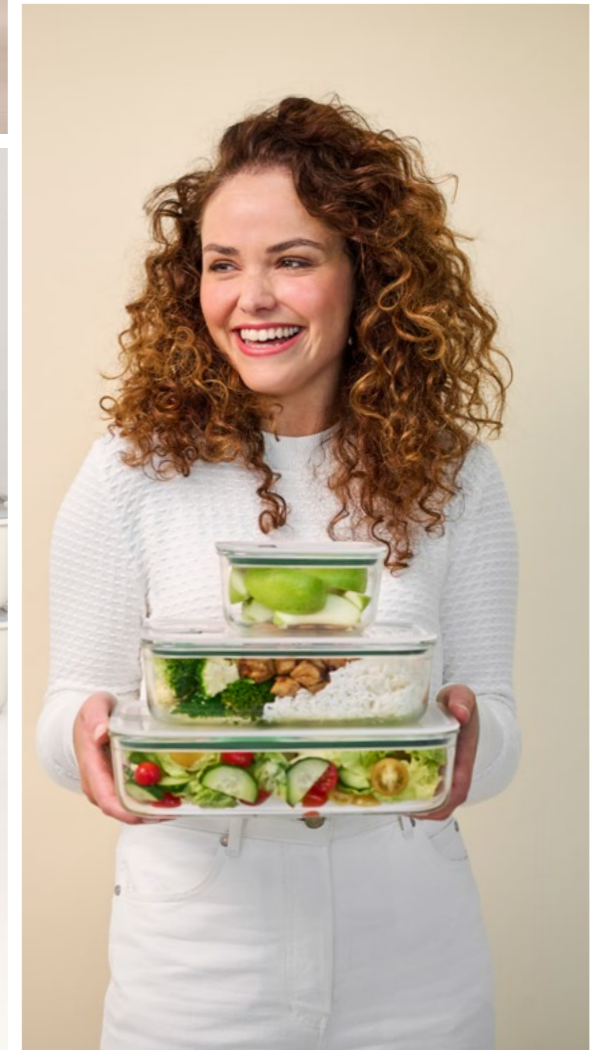

Open and close with one click