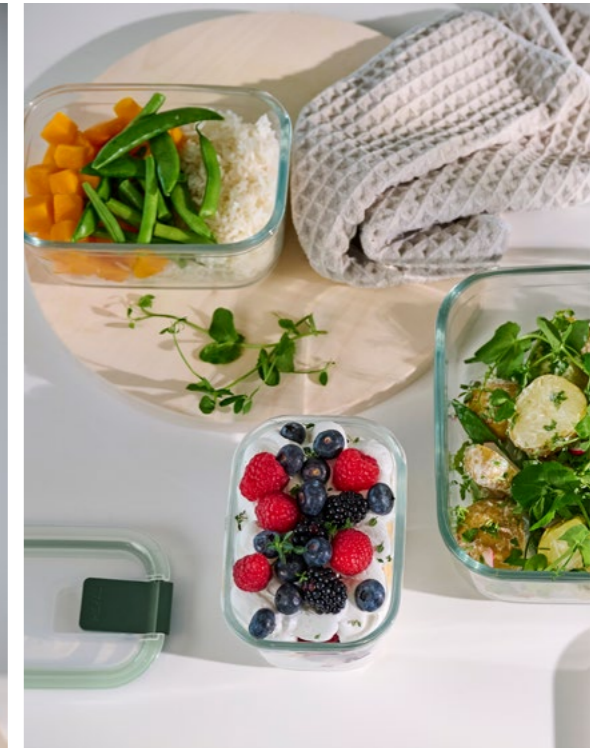

Open and close with one click