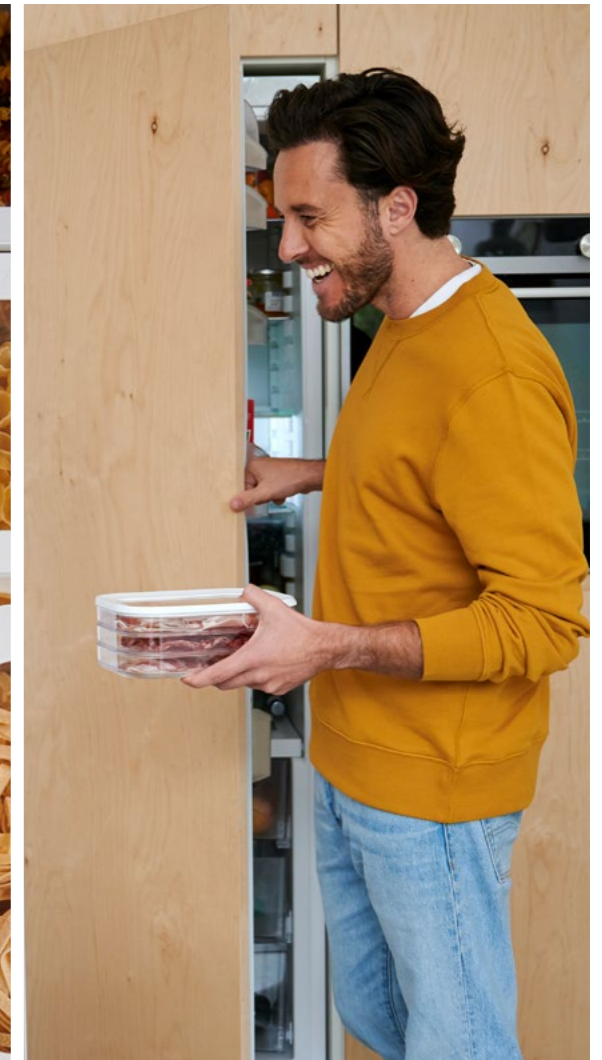

fridge box
cheese
2000 ml
10 64190 94700
230 x 149 x 110 mm
pu 2 | mc 24

Keeps food fresh

Stylish in the kitchen

Organize your fridge

Instant view of your stock

- Transparent lid
- For a tidy kitchen drawer
- Stackable
- Different sizes to match standard dry food packages
- Dishwasher safe
- BPA-free
- Made in the Netherlands