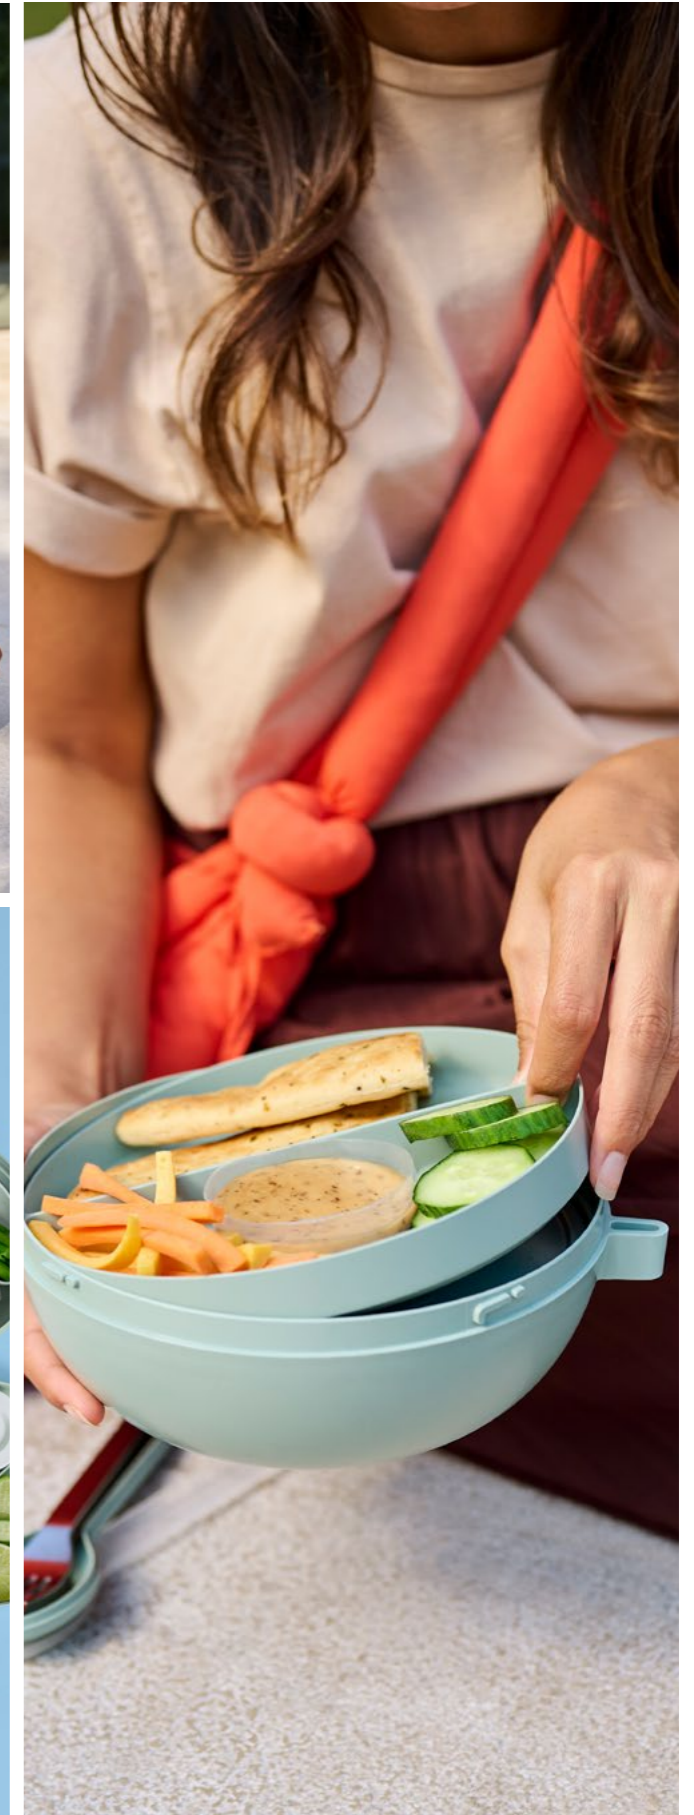

Varied lunch opportunities

- Leakproof in your bag
- Suitable for the microwave (without lid)
- Five compartments with three removable trays
- Unique twist lid
- Dishwasher safe
- 100% recyclable and made in the Netherlands
- Compatible with Mepal cutlery sets and ice pack
- BPA-free

Leakproof