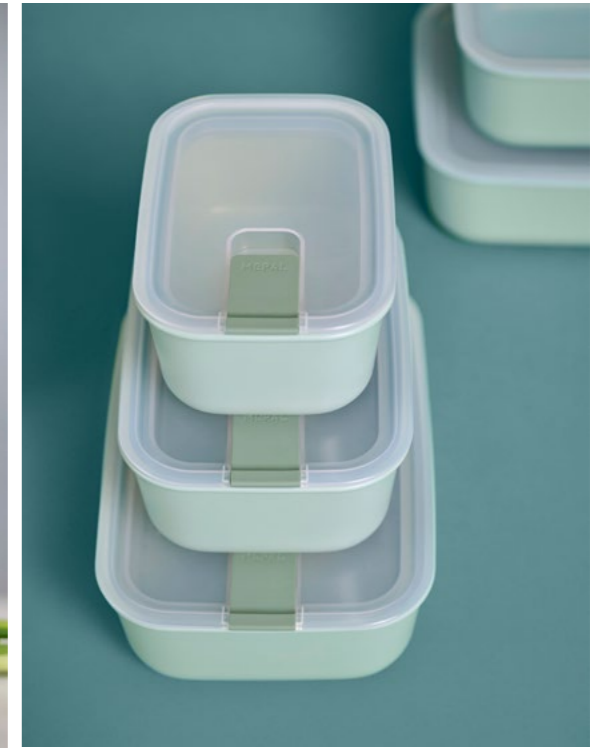

Great to look at, super handy to use.

Versatile storage solutions

Storage Box EasyClip

Click, seal & store

The EasyClip is the innovative food storage container fulfilling all your kitchen storage needs. With one click the container closes air and airtight and you'll be able to present a fresh meal in no time. Click, seal and store! This versatile champion makes this all super easy. Will you choose glass or durable plastic? Super sleek organisation in your fridge or freezer thanks to the functional design. The transparent lid allows you to see the contents in once glance. Designed for the foodie, the cooking enthusiast and the master meal prepper. This storage superhero makes it easy to prepare healthy meals, store them in either refrigerator or freezer and on top of that heat up the meal in the microwave or oven.

Open and close with one click

For easy heating-up

Compact storage

Click, seal & store

- Leakproof, air and aroma tight
- Suitable for (steam) oven, refrigerator, freezer, microwave and dishwasher
- Plastic lid with steam vent is suitable for the microwave
- Modular stackable and compact storage
- BPA-free
- Made in the Netherlands