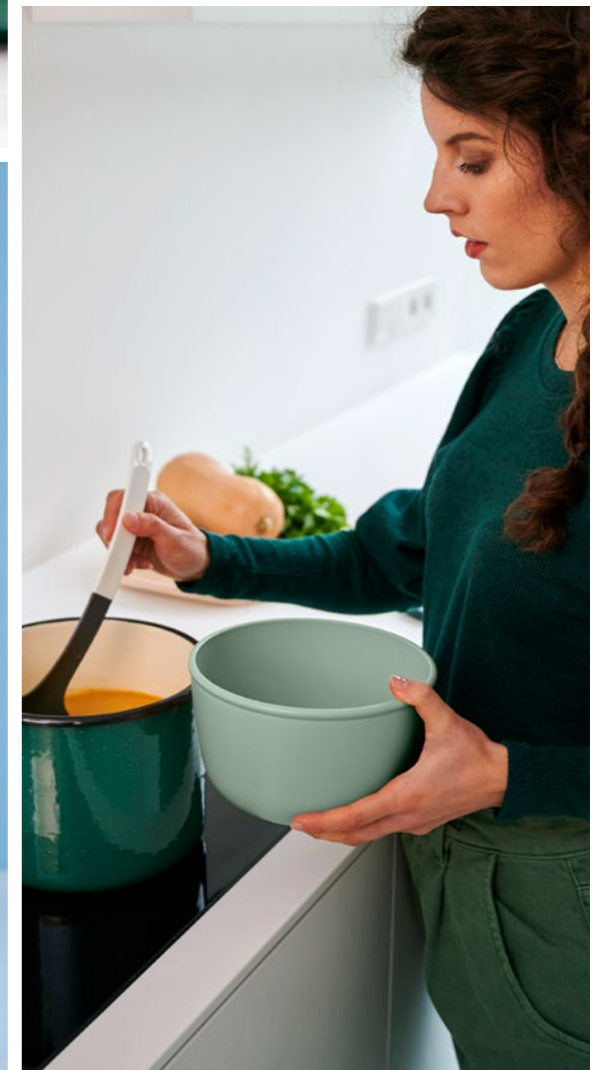

Round and rectangular storage