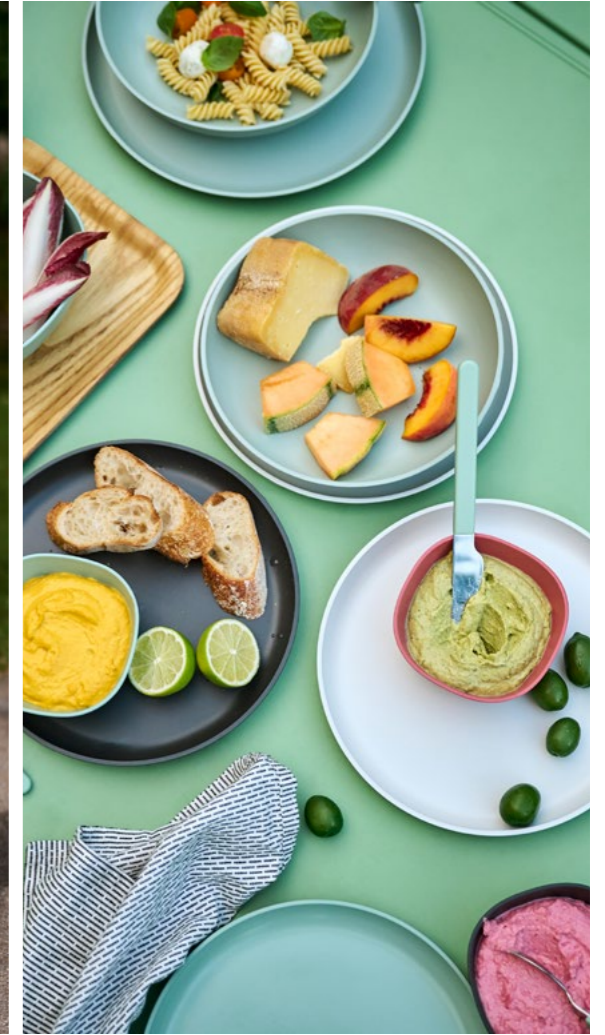

Show off and shine with Dutch design

- Scratch resistant
- High quality durable material
- 100% recyclable
- Perfect stackable
- Stylish combination of matte and shiny
- Lightweight and robust
- BPA-free
- Made in the Netherlands

Stackable