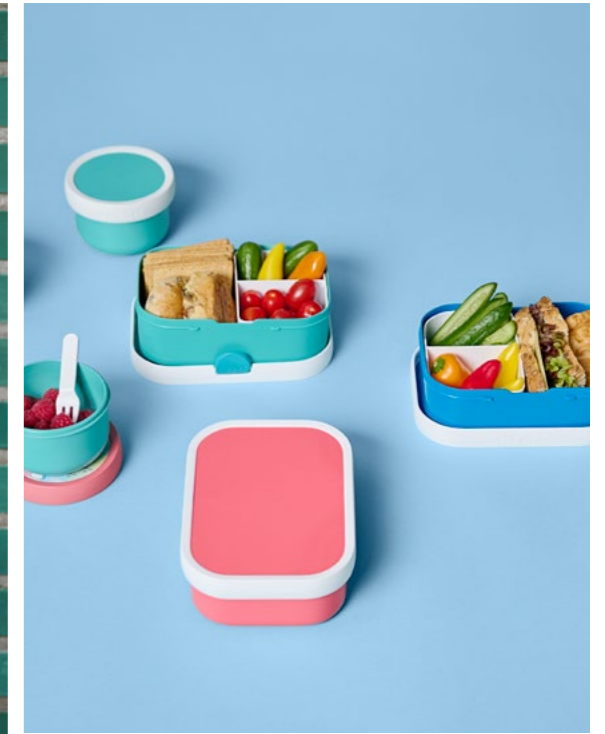

- Includes removable bento box and fork
- Easy to open and to close
- Dishwasher safe
- BPA-free
- Made in the Netherlands

Easy to use

Includes removable bento compartments and fork

Extremely robust and can endure rough handling