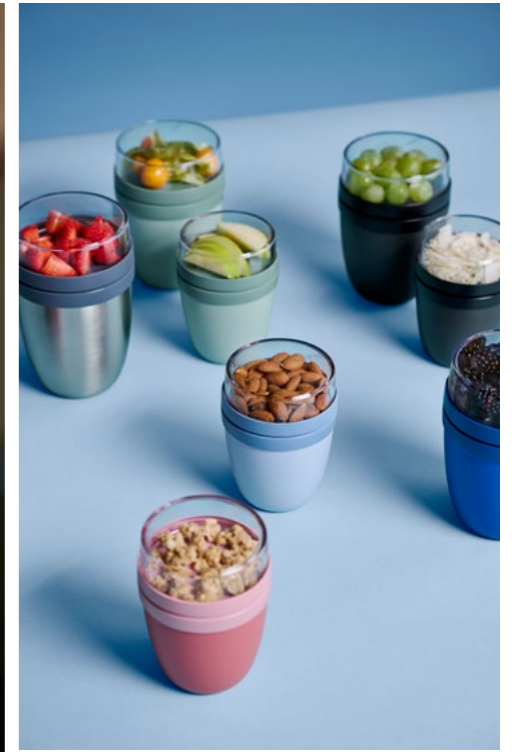

For the small bite and big appetite