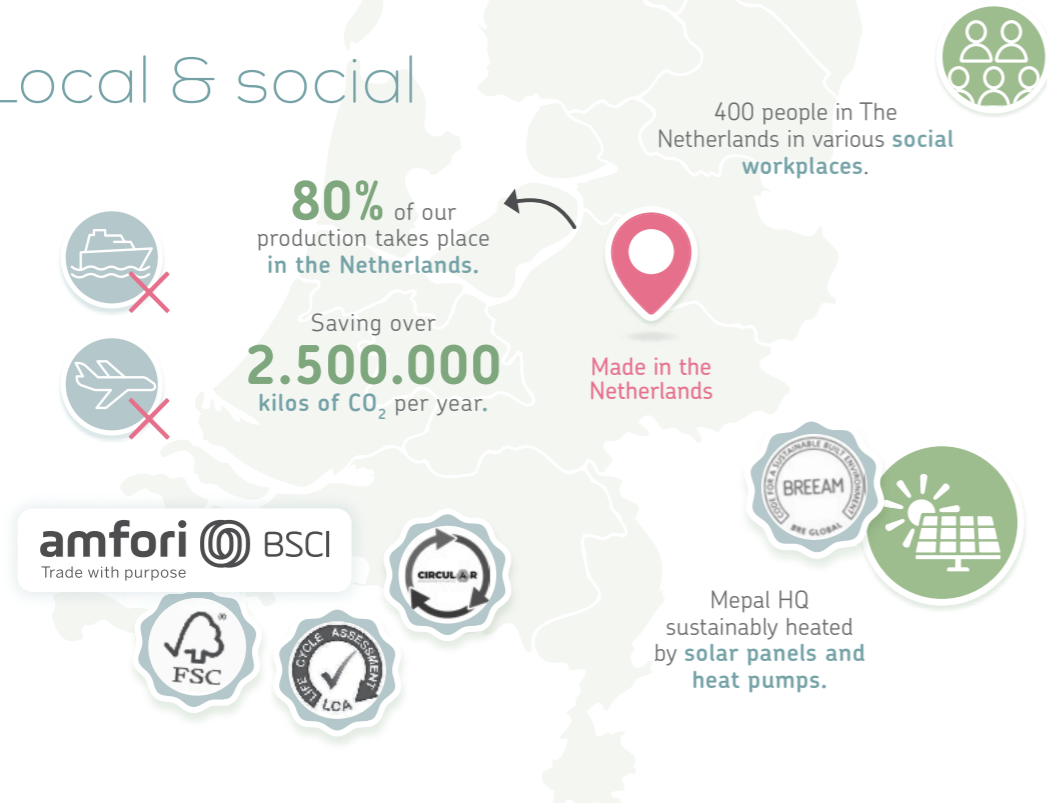

Heading for a climate positive future

Sustainability is in our DNA. We have committed ourselves to BCorp. This certificate gives insight in how Mepal contributes to a more sustainable society. It helps us to set goals and measure progress. We believe that sustainability starts with high-quality products that have a long life span, reduce food waste and replace single-use plastics. We keep developing and reinventing ourselves.

Local & social

90% of our products are **fully recyclable**.

100% of our production waste is **reused**.

All our products are tested externally and meet the strictest **food safety requirements**.

100% food grade materials

The **alternative** for single-use plastic products.

Food stays **fresh longer** in air and **aroma tight** storage, so less food waste.

Less waste & enjoying every moment to the fullest

100% of our cardboard boxes for internal transport are **reused** for years.

Our products are durable, due to their **extremely strong** and **impact-resistant** material.

Spare parts are available to increase the lifespan.