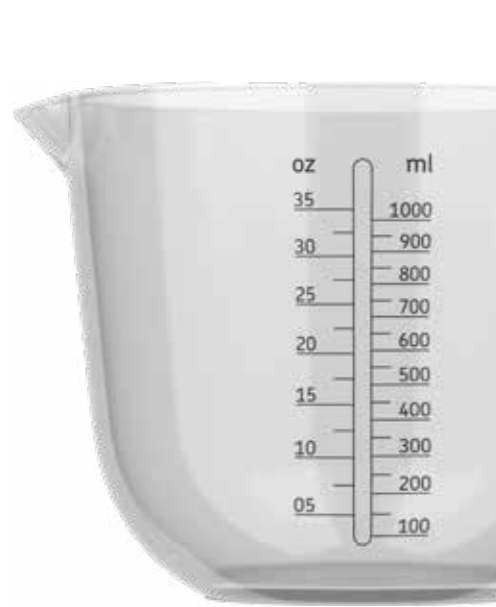

No residual water

Compact storage

Measure with accuracy

- Easy-to-read engraved scale
- Different sizes
- In glass, with lid, and durable plastic
- Lightweight and easy to hold (with and without handle)
- Handy pouring spout