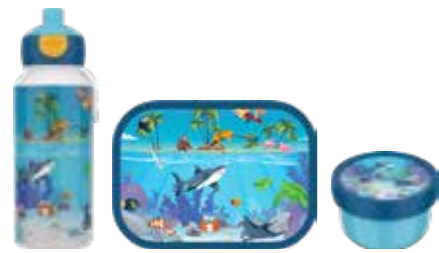

New

Tropical Ocean

drinking bottle pop-up | **10 74100** 65410
fruit box 300 ml | **10 74300** 65410
lunchbox | **10 74400** 65410