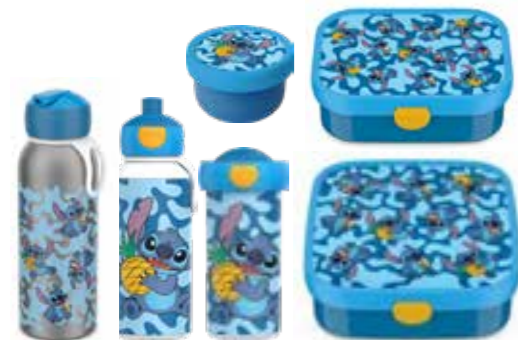

New

Stitch

insulated bottle flip-up | **10 74580** 65403
drinking bottle pop-up | **10 74100** 65403
school beaker | **10 74200** 65403
lunchbox large | **10 74350** 65403
lunchbox | **10 74400** 65403
fruit box | **10 74300** 65403
lunch set (pu+lb) | **10 74101** 65403