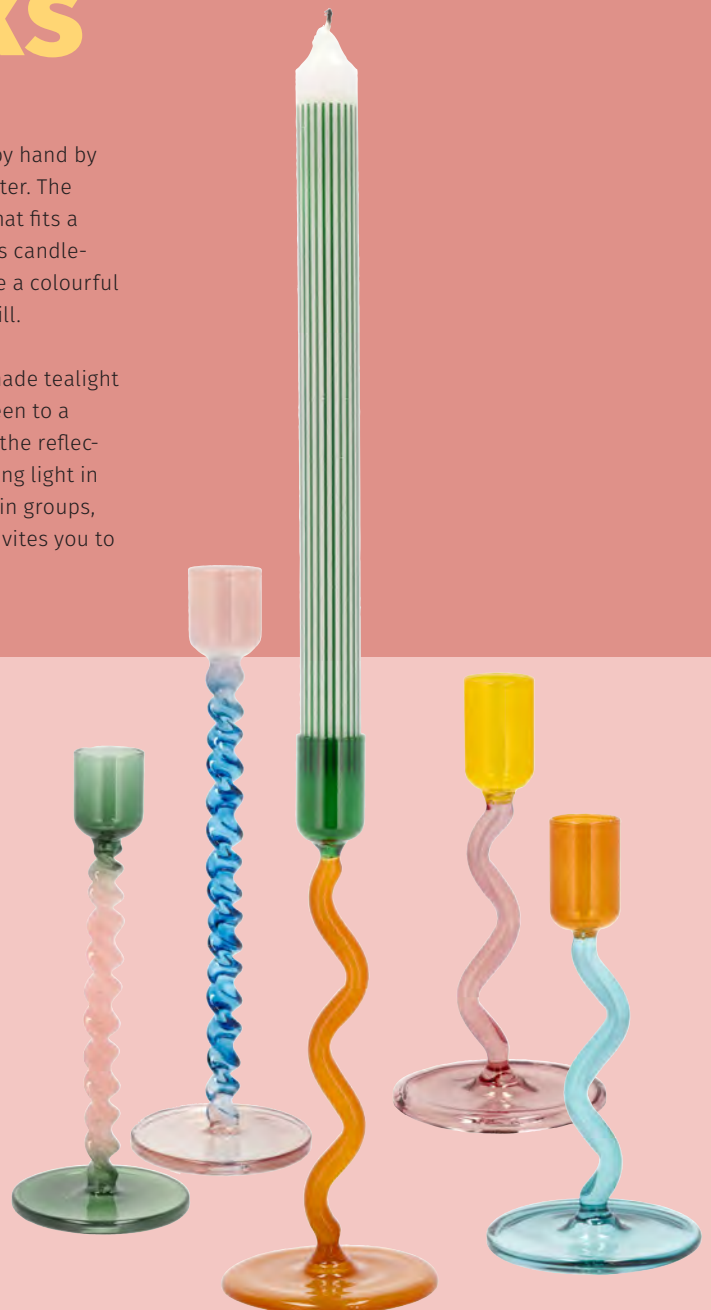

Handmade glass candlesticks

The colourful glass candlesticks from Villa Styles are crafted by hand by skilled artisans, giving each candlestick its own unique character. The candlesticks have a base, a spiral shaped stem and a holder that fits a crowntop candle with a 2.2 cm diameter. Combine several glass candlesticks from Villa Styles in various heights and colours to create a colourful centrepiece display on the dining table, sideboard or windowsill.

The candle holders can also be combined with the new handmade tealight holders in familiar Villa Styles colours ranging from a deep green to a soothing blue, warm amber and soft pink. The light plays with the reflection through the coloured glass, spreading a vibrant and dancing light in the room. By arranging the candlesticks both individually and in groups, you can create your own personalised lighting universe that invites you to cosiness and relaxation.