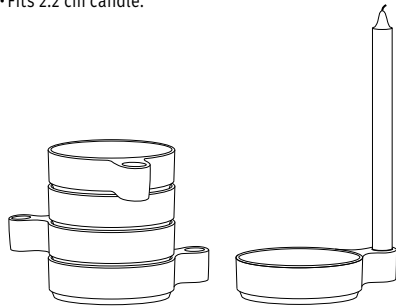

HALO

Candlestick
- Aluminum

Colli: 4 pcs
L 16 W 12 H 3,6 cm

DK 149,00   **NO 219,00**
24600000   24880000
EUR 19,95   **SE 219,00**
2483100   24880000

• Design: Design Studio Swift Creative, Aarhus.

• The candlesticks are stackable.

• Fits 2.2 cm candle.

Vases

STYLES

Vase with beak and eyelashes
- Stoneware

Colli: 4 pcs
S - L 11,5 W 10 H 26 cm

DK 349,00   **NO 539,00**
241400000   242160000
EUR 49,95   **SE 539,00**
24208100   242160000

STYLES

Vase with beak and eyelashes
- Stoneware

Colli: 4 pcs
L - L 12 W 11 H 34 cm

DK 449,00   **NO 679,00**
241800000   242720000
EUR 62,95   **SE 679,00**
24262300   242720000