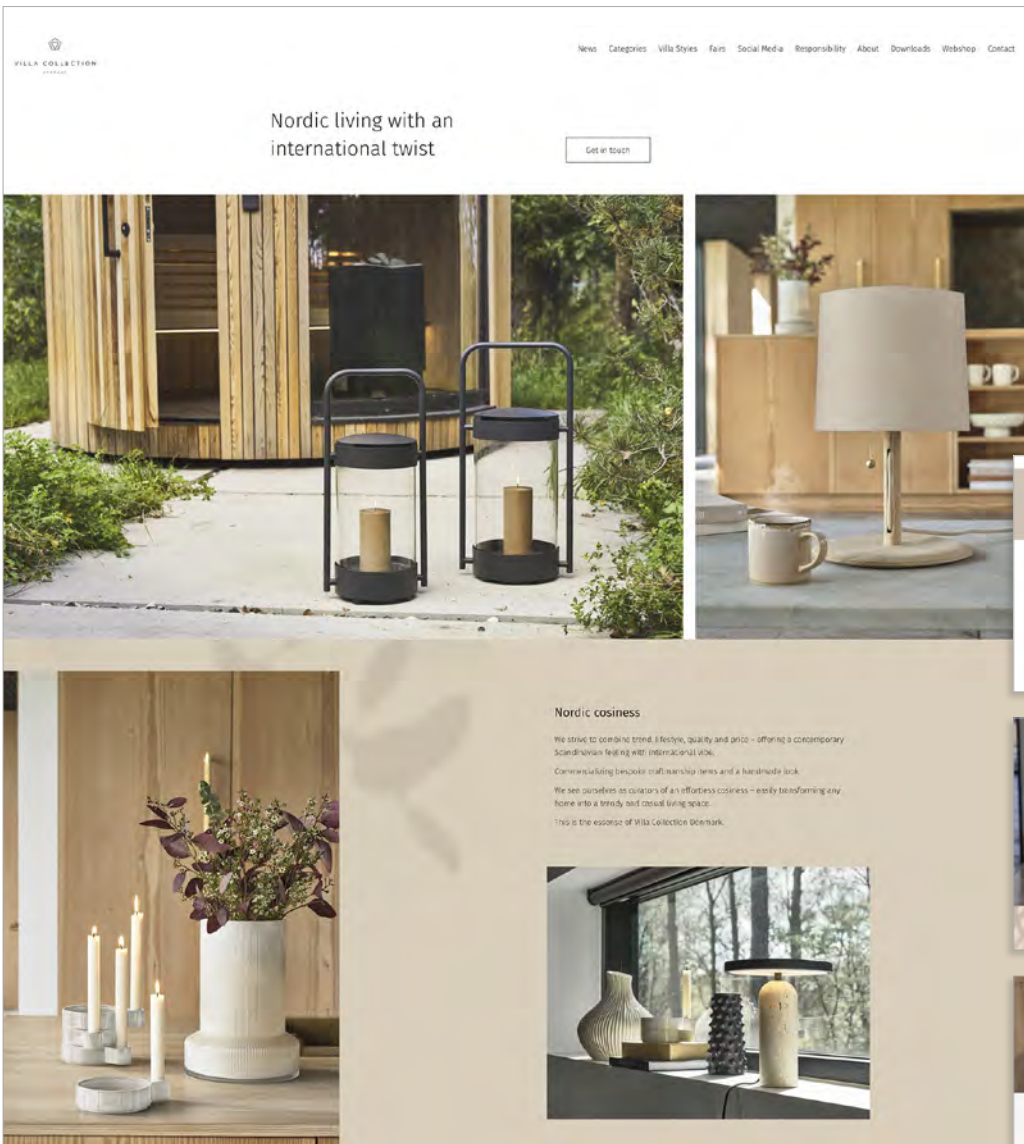

Brandsite

Get to know Villa Collection Denmark online

On Villa Collection Denmark's brand site you can always find inspiration and presentation of collections and selected products in a cosy Scandinavian environment. Our online universe smoothly guides you to the latest catalogues, contacts in sales, PR and customer service and access to an image bank, an e-Shop and a Danish webshop.

Explore and visit us at:
www.villacollectiondenmark.design