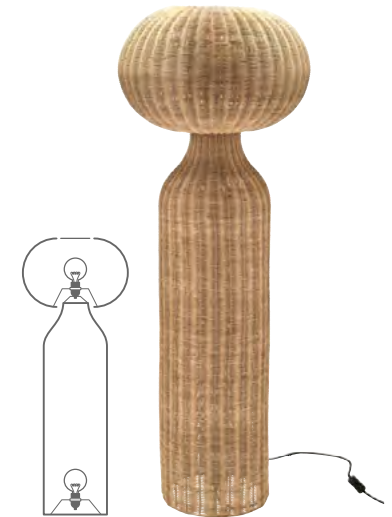

VINKA

Floor lamp
Nature - Rattan

27960 / Colli: 1 pcs
dia 50 H 130 cm
3 m cord / E27 / 240 Volt / Max. 40 Watt

DK 3.999,00   **NO 5.999,00**

2418180000   2427270000

EUR 599,95   **SE 5.999,00**

242727000   2427270000

57220001279600

- Wireless LED lamp with warm white light.
- 3 light levels.
- Charge for 6-8 hours for 8-16 hours of usage time. 1.2m USB-C cable included.
- IP20-approved – for indoor use only.
- Warm white LED – 140-160 lumens – 3000 kelvin
- Oak base: D10 x H19.5 cm. Rattan shade: D30 x H14.5 cm.